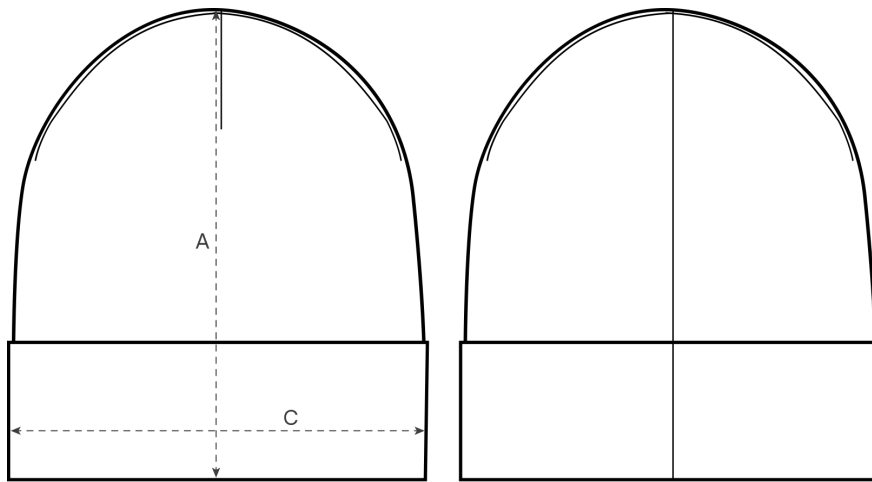

Size Guide

Front

Back

Measurement in cm	OS
A - Height	27
C - Width	20.5

Packing

Sizes	OS
Pieces / bag	10
Pieces / box	100