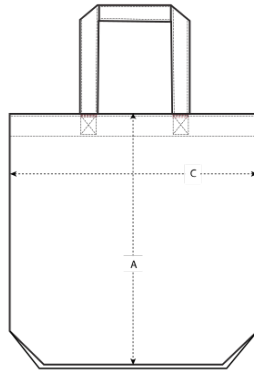

**Size Guide**

Measurement in cm	OS
A - Height	39
C - Width	37
D - Strap Length	65

**Packing**

Sizes	OS
Pieces / bag	5
Pieces / box	100